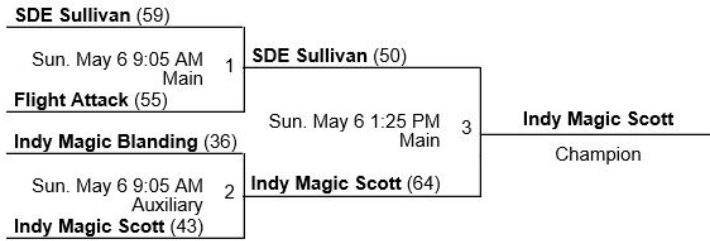

Championship: Indy Magic Scott def Sky Digg Elite Sullivan
Semi-Final: Sky Digg Elite Sullivan def Indiana Flight Attack
Semi-Final: Indy Magic Scott def Indy Magic Blanding
Pool Winners: Pool A: Sky Digg Elite Sullivan, Pool B: Indy Magic Blanding

IUSAB/IGBRR State Tournament
Platinum Girls Championship
May 4-6, 2018