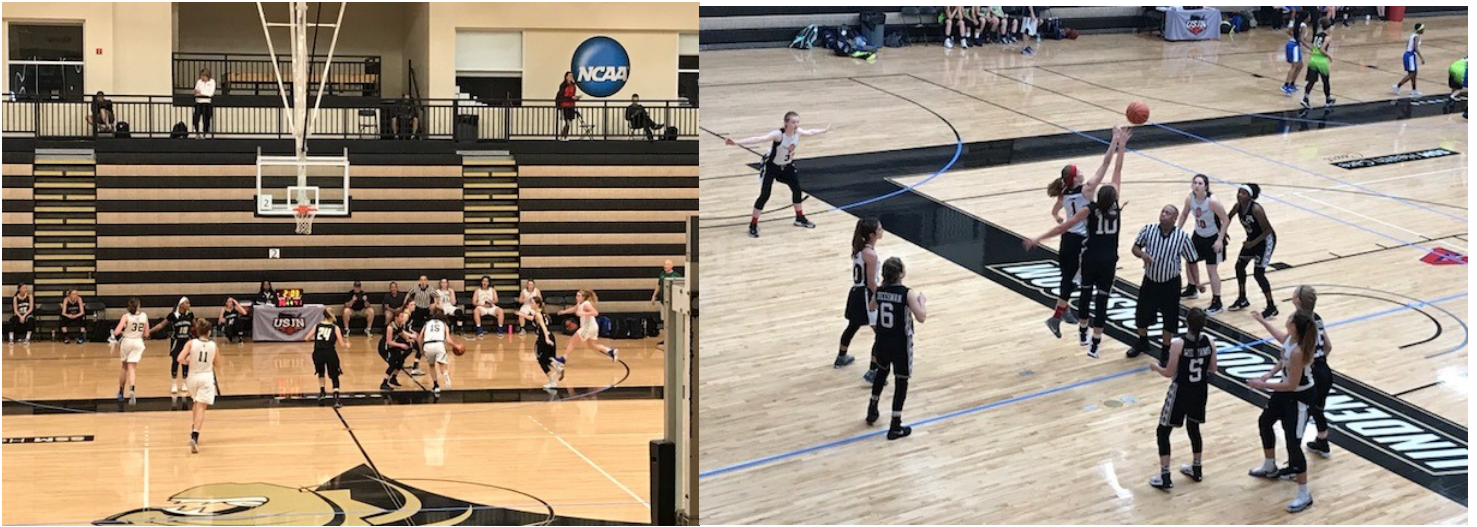

2020 Rachel Loobie 6'0 W Flight Franklin Central

A top 2020 Indiana talent that has most of the tools at a young age. Solid forward frame, plays strong around the basket but capable on the wing with ability to hit jump shots or put the ball on the floor. Athletic rebounder and able to defend multiple spots with length and athleticism.

2020 Molly Ream 5'6 G Always 100 FTW Dwenger

Played smart and explosive with the ball, showed good set of handles and created opportunities for herself and teammates. Got to the basket but struggled finishing in our viewing. Defended well on the ball with quick hands and feet and showed overall good feel for the game.

2020 Anneke Furr 5'9 G IE Swish Bloomington South

Long wiry guard frame with wingspan. Handled pressure well and showed ability to find seams and get to the basket and uses length to get scoring opportunities. Active in passing lanes on defense and can rebound from the guard position. Needs continued skill develop but nice base skills.

2020 Taylor Norris 5'8 W Showcase Cascade

An aggressive two-way player that makes noticeable contributions on both ends of the floor. Uses extremely high motor to rebound and get after it on the defensive end. Capable jumper and can finish against forwards in the paint. Improving foot speed and agility.

USJN POOL ALL-STAR TEAMS AS SELECTED BY COACHES ARE ON THE FOLLOWING PAGE.....