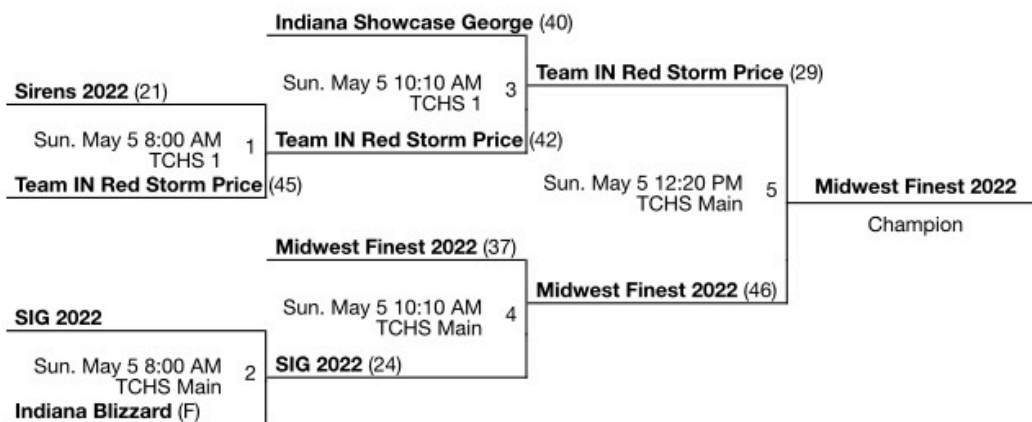

Freshman Division

Freshman Division Champion – Midwest Finest 2022 5-0

IGBRR/ IUSAB State Championships
9th Girls D1 Championship
 May 3-5, 2019

8th Grade Division

8th Grade Division State Champion – Indiana Showcase Johnson 5-0